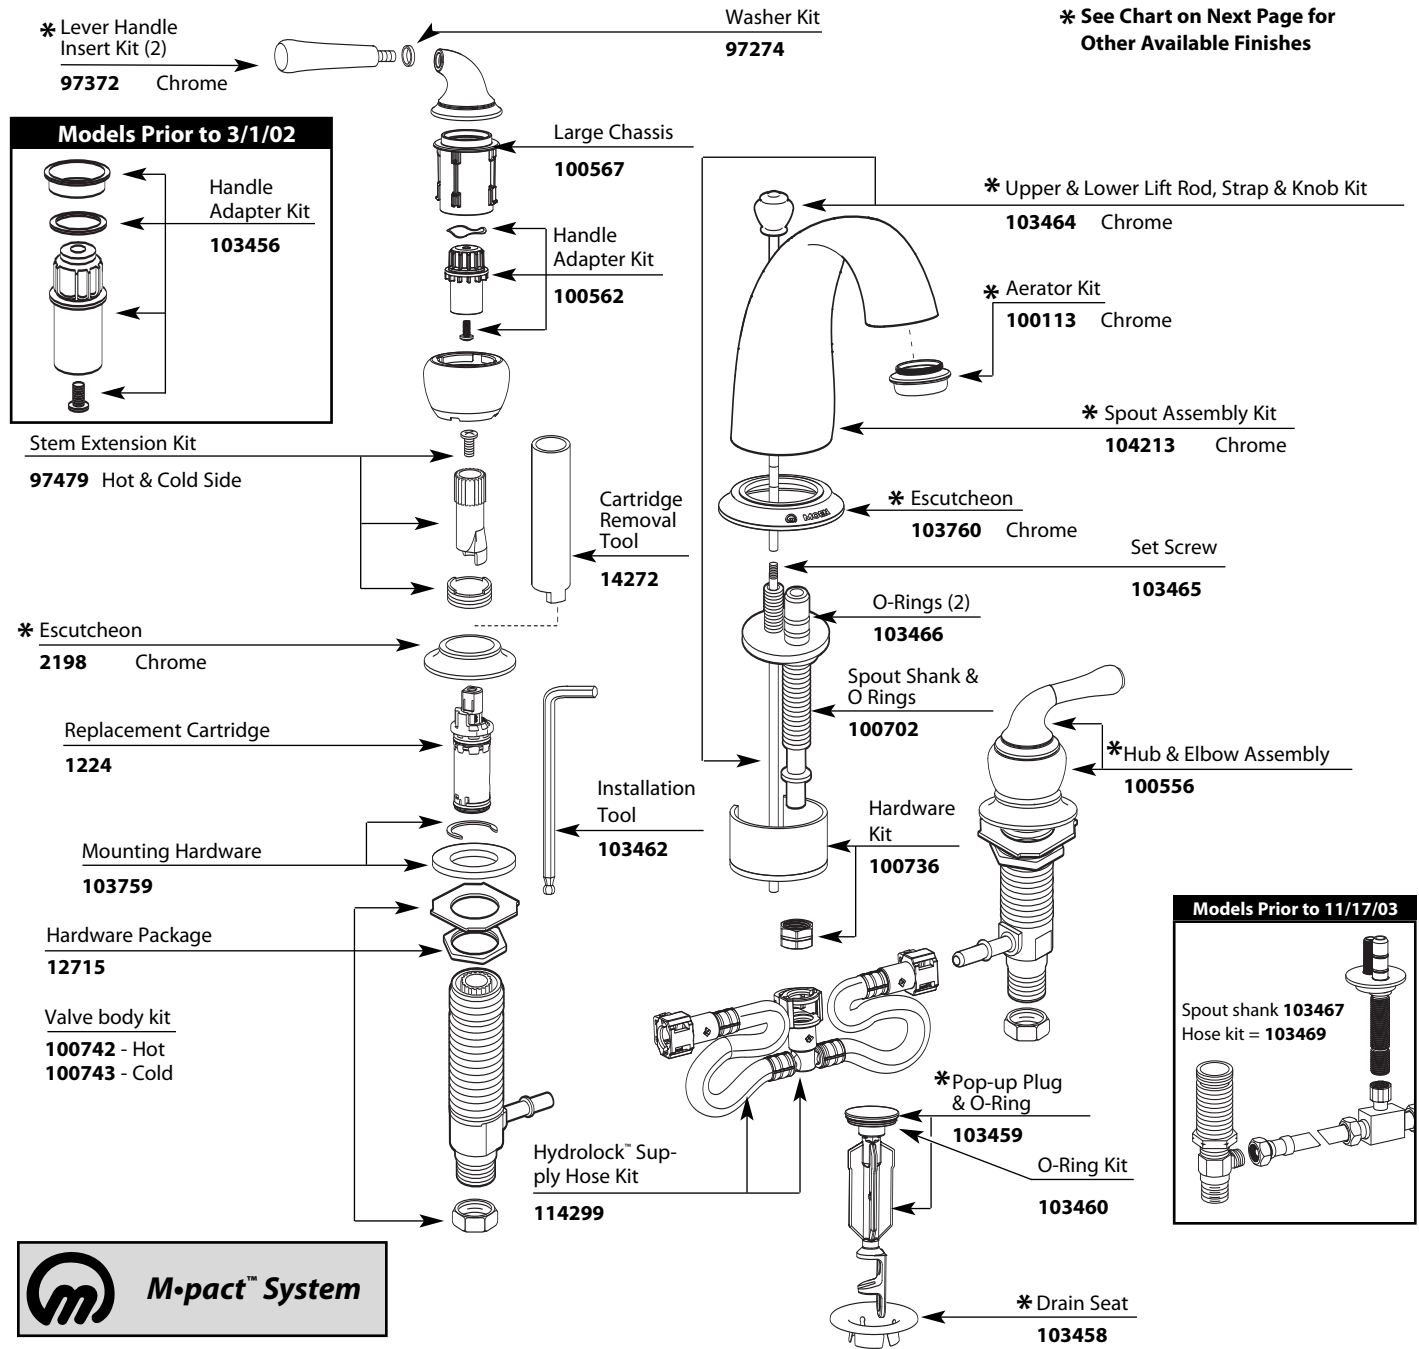

# Illustrated Parts

Buy it for looks. Buy it for life.®

MONTICELLO® Two-Handle Widespread Lavatory Faucet					
MODEL	HANDLE	FINISH	MODEL	HANDLE	FINISH
T4572	Lever	Chrome	T4572	Lever	Chrome
T4572P	Lever	Polished Brass	T4572P	Lever	Polished Brass
T4572PM	Lever	Platinum	T4572CP	Lever	Chrome/Polished Brass
T4572ST	Lever	Satine™	T4572CPC	Lever	Chrome/Porcelain
<b>DISCONTINUED SKUS</b>			T4572PM	Lever	Platinum
A4572CG	RT4572BP	RT4572P/A4572P	T4572PMC	Lever	Platinum/Chrome
RT4572CG	T4572W	RT4572PM/A4572PM	T4572ST	Lever	Satine
A4572BP	RT4572/A4572	RT4572ST/A4572ST	T4572STP	Lever	Satine/Pol. Brass