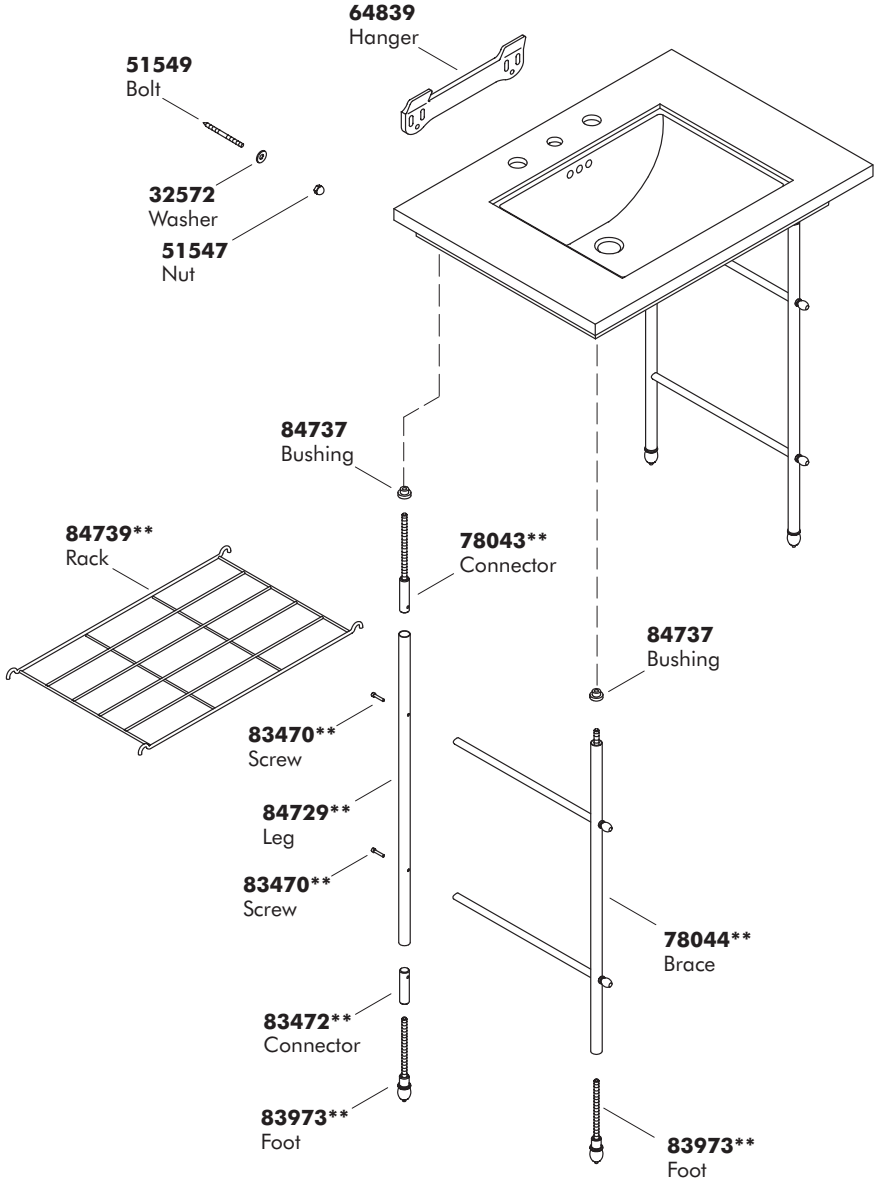

SERVICE PARTS

G U I D E

MEMOIRS™
LAVATORY BASIN
WITH CONSOLE
TABLE LEGS

THE BOLD LOOK
OF **KOHLER**®

****Finish/color code must be specified when ordering.**

CALL US FOR HELP

Questions? Problems? For additional assistance in the USA, call our Customer Service Department for direct help. You may also contact us at our web site listed below.