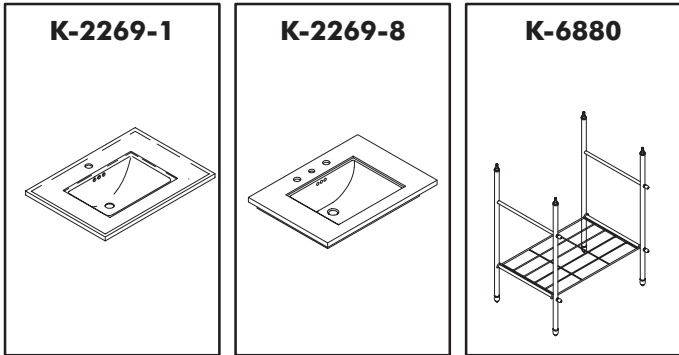

SERVICE PARTS

G U I D E

MEMOIRS™
LAVATORY BASIN
WITH CONSOLE
TABLE LEGS

THE BOLD LOOK
OF **KOHLER**®

****Finish/color code must be specified when ordering.**

CALL US FOR HELP

Questions? Problems? For additional assistance in the USA, call our Customer Service Department for direct help. You may also contact us at our web site listed below.