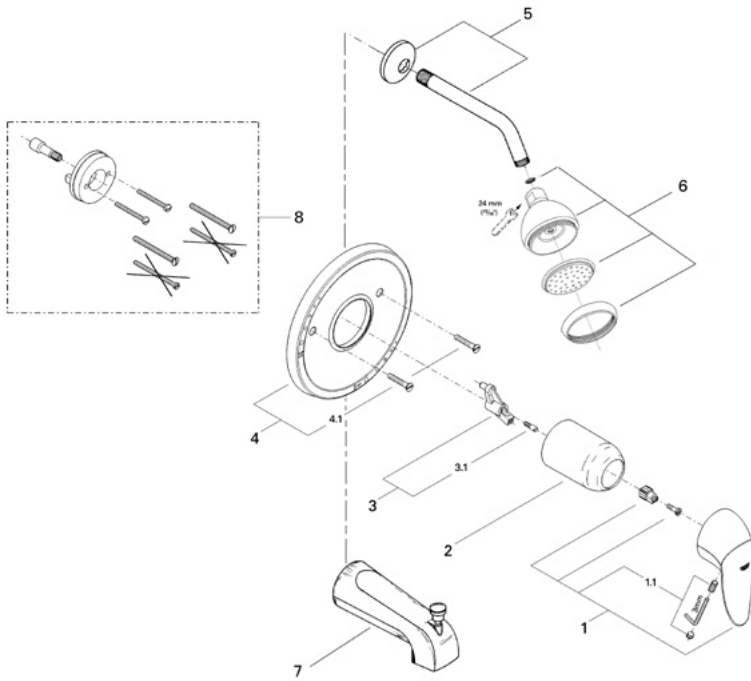

Exploded View

Parts Breakdown

Pos. No.	Spare part Description	Product No.	Pcs.
	35007 / 35008		
1	Lever set	46247	1
1.1	Handle connection set	46448	1
2	Cap	46264	1
3	Lever adapter	46265	1
3.1	Screw	02653	1
4	Escutcheon	46271	1
4.1	Screw	46272	2
5	Shower arm	27414	1
6	Non-adjustable shower head	28342	1
7	Diverter tub spout	13611	1
	Special accessories		
8	1" Extension	47344	1