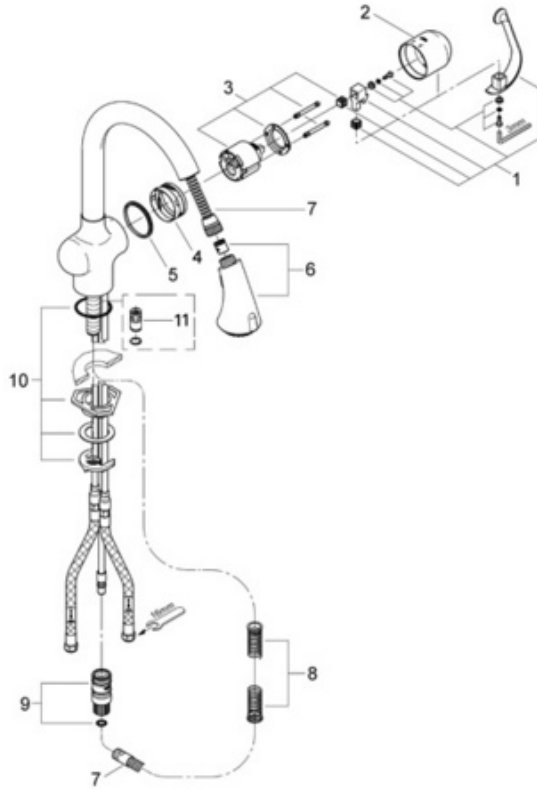

**LadyLux Cafe 33 755**  
**Stainless Steel pull-out spray**

**Exploded View**

**Parts Breakdown**

Pos No.	Spare Part Description	Product No.	Pcs.
	<b>33 755</b>		
1	Lever handle	46 309	1
2	Cap	46 311	1
3	Ceramic cartridge	46 048	1
4	Guide ring	05 380	1
5	Slip ring	04 954	1
6	Hand held spray	46 175	1
7	Hose	46 174	1
8	Pressure spring	07 240	1
9	Quick coupling	46 315	1
10	Mounting kit	46 345	1
11	Vacuum breaker	46 137	1
	(for models prior to 2006)		
	<b>Special Accessories</b>		
	10" Euro escutcheon	07 552	1