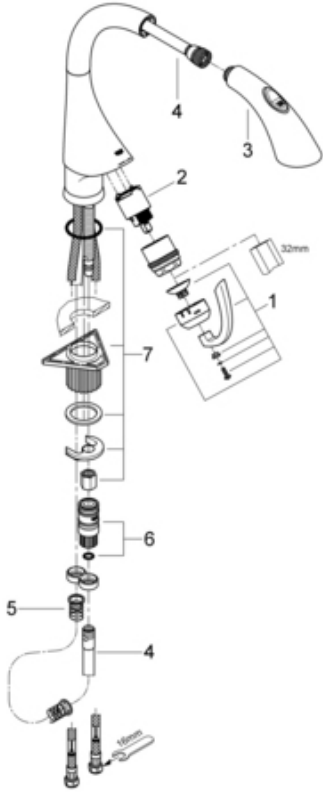

Exploded View

Parts Breakdown

Pos No.	Spare Part Description	Product No.	Pcs.
	32 071		
1	Lever assembly	46 572	1
2	Ceramic cartridge	46 374	1
3	Hand held spray	46 573	1
4	Hose	46 174	1
5	Pressure spring	07 240	1
6	Quick coupling	46 315	1
7	Mounting kit	46 346	1
	Special Accessories		
	10" Euro escutcheon	07 552	1
	10" two hole Euro escutcheon	07 555	1