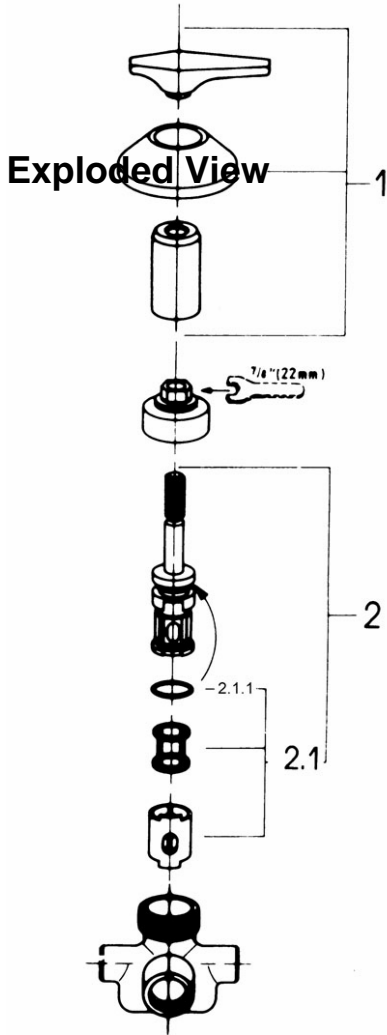

**Classic 29 735
Diverter Valve**

Parts Breakdown

| Pos No. | Spare Part Description | Product No. | Pcs. |
|---------|-----------------------------|-------------|------|
| | 29 735 | | |
| 1 | Chrome lever set for 29.704 | 45 069 | 1 |
| 2 | Cartridge for 29.704 | 06 094 | 1 |
| 2.1 | Washer set for 29.704 | 45 071 | 1 |
| 2.1.1 | O-ring | 01 284 | 1 |
| | Special Accessories | | |
| | Chrome 3/4" ext. kit | 06 428 | 1 |