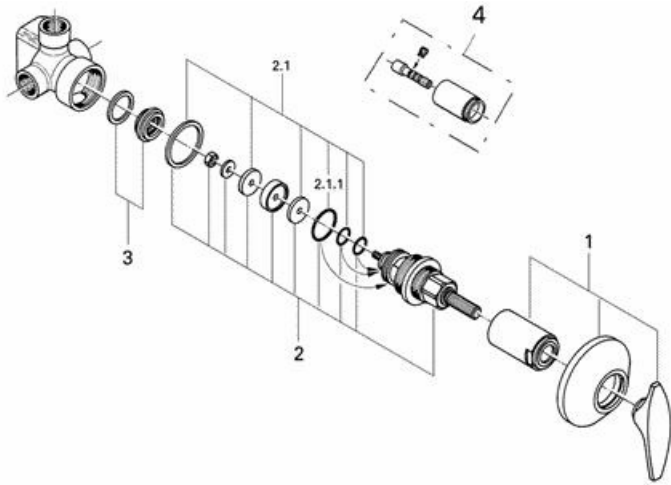

**Exploded View**

**Parts Breakdown**

Pos No.	Spare Part Description	Product No.	Pcs.
	<b>29 733</b>		
1	Chrome lever set 29.700	45 064	1
2	Cartridge for 29.700/702	06 188	1
2.1	Washer set for 29.700/702	45 066	1
2.1.1	O-ring	01 284	1
3	Renewable seat set-29.700/702	45 067	1
	<b>Special Accessories</b>		
	Chrome 3/4" ext. kit	06 428	1