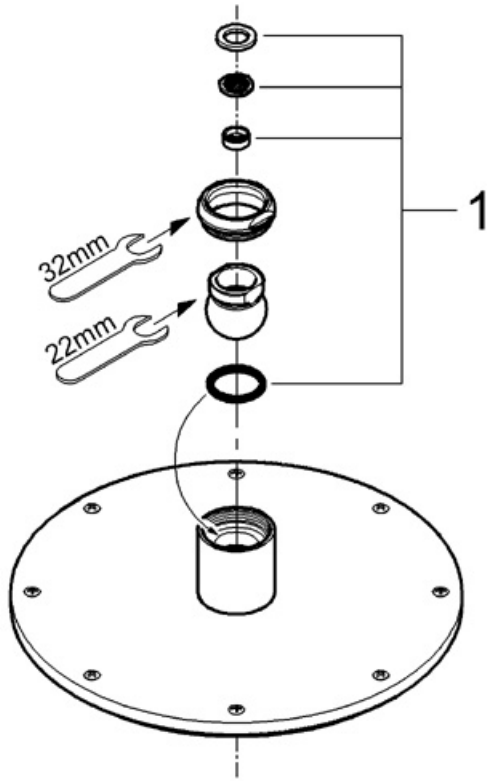

Exploded View

Parts Breakdown

Pos No.	Spare Part Description	Product No.	Pcs.
	28 373		
1	Swivel ball joint	45 933	1