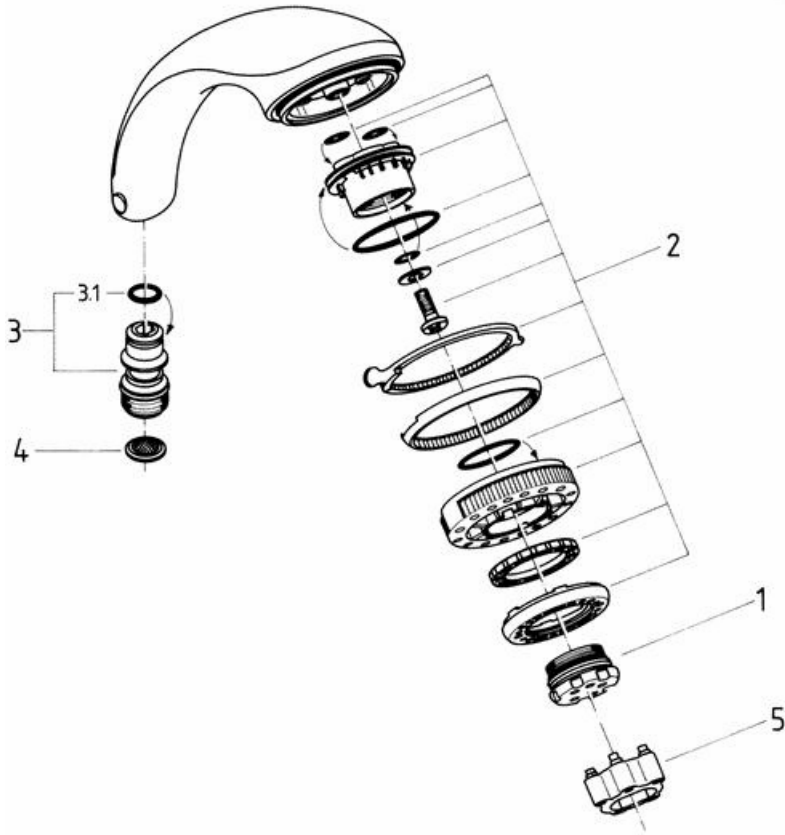

**Relexa 28 179**  
**Top 4 hand shower**

**Exploded View**

**Parts Breakdown**

Pos No.	Spare Part Description	Product No.	Pcs.
	<b>28 179</b>		
1	Pulsator element	45 656	1
2	Rose kit	45 660	1
3	Male coupling piece	28 637	1
3.1	O-ring	01 224	1
4	Filter screen	07 002	1
5	Relexa plus tool	45 654	1