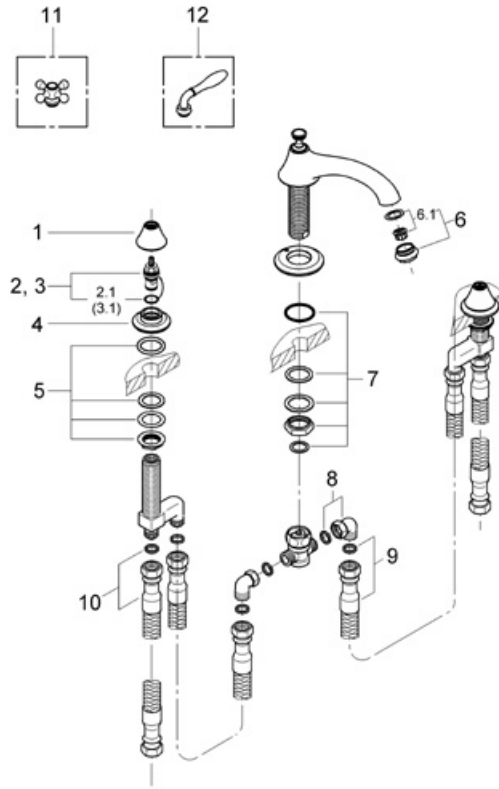

Seabury 25 055

Roman tub filler

Exploded View

Parts Breakdown

Pos No.	Spare Part Description	Product No.	Pcs.
	25 055		
1	Upper flange	45 907	1
2	Ceramic cartridge	45 882	1
2.1	O-ring	03 924	1
3	90 degree cartridge	45 883	1
3.1	O-ring	03 924	1
4	Lower flange	45 905	1
5	Valve mounting kit	45 286	1
6	Aerator set	13 933	1
6.1	Flow regulator set	45 029	1
7	Spout mounting set	45 715	1
8	Elbow	12 418	1
9	Connection hose 23 5/8"	45 721	1
10	Flexible connection hose	45 720	1
	Special Accessories		
11	Cross handle	45 767	1
12	Lever handle	45 768	1