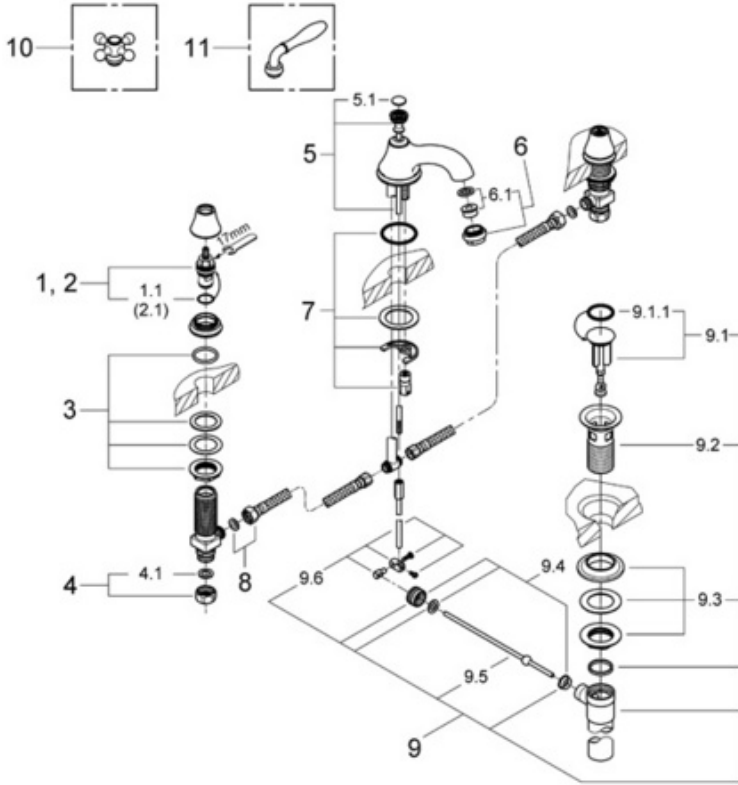

Seabury 20 122

4" Mini Wideset

Exploded View

Parts Breakdown

Pos No.	Spare Part Description	Product No.	Pcs.
20 122			
1	Ceramic cartridge	45 882	1
1.1	O-ring	03 924	1
2	90 degree cartridge	45 883	1
2.1	O-ring	03 924	1
3	Valve mounting kit	45 286	1
4	1/2" coupling nut	12 902	1
4.1	Fiber washer for relexa hose	01 389	1
5	Seabury lift rod	45 766	1
5.1	Handle/diverter cap	45 763	1
6	Seabury lav flow control	13 924	1
6.1	Filter insert	45 220	1
7	Mounting set for wideset	45 226	1
8	Flex hose for widesets	45 442	1
9	Pop-up drain	28 957	1
9.1	Stopper	45 324	1
9.1.1	Stopper o-ring	01 147	1
9.2	Flange	01 153	1
9.3	Shank nut & bushing	45 266	1
9.4	Nut & bushings	45 265	1
9.5	Ball rod	45 264	1
9.6	Toggle lever	45 485	1
Special Accessories			
10	Cross handle	45 767	1
11	Lever handle	45 768	1