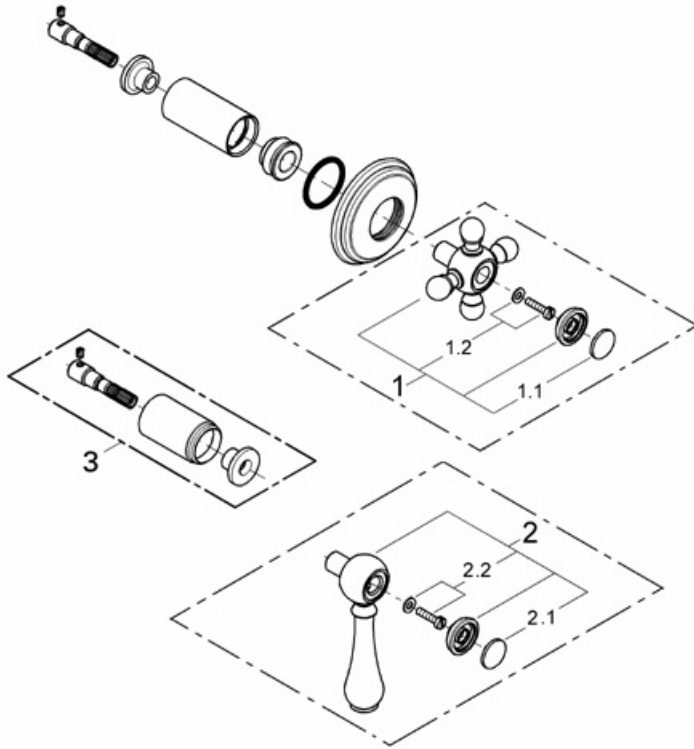

Geneva 19 829
Trim, Volume control with cross handle

Exploded View

Parts Breakdown

Pos No.	Spare Part Description	Product No.	Pcs.
	19 829		
1	Geneva vol/control cross hdl	45 774	1
1.1	Handle/diverter cap	45 763	1
1.2	Cross handle screw	47 602	1
2	Geneva vol/control lever hdl	45 775	1
2.1	Handle/diverter cap	45 763	1
2.2	Cross handle screw	47 602	1
	Special Accessories		
3	Extension volume controls	45 565	1