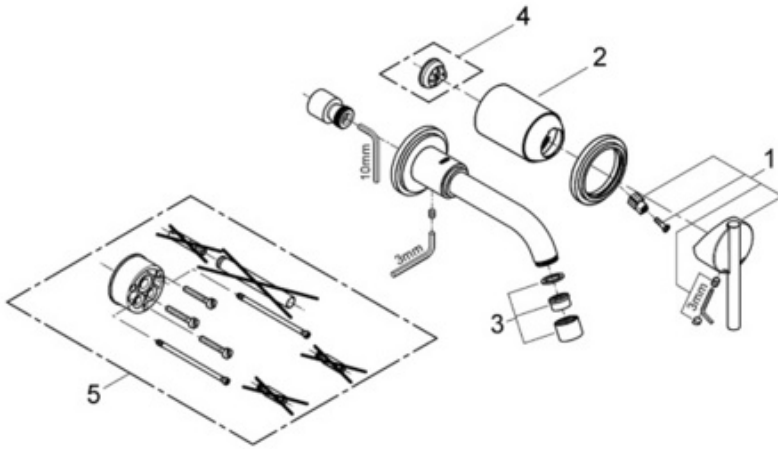

Atrio 19 291

2-Hole Wall Mount Vessel Trim

Exploded View

Parts Breakdown

Pos No.	Spare Part Description	Product No.	Pcs.
	19 291		
1	Lever handle	46 560	1
2	Cap	09 083	1
3	Flow control	13 935	1
	Special Accessories		
4	Handle rotation stop	46 375	1
5	Extension kit	46 191	1