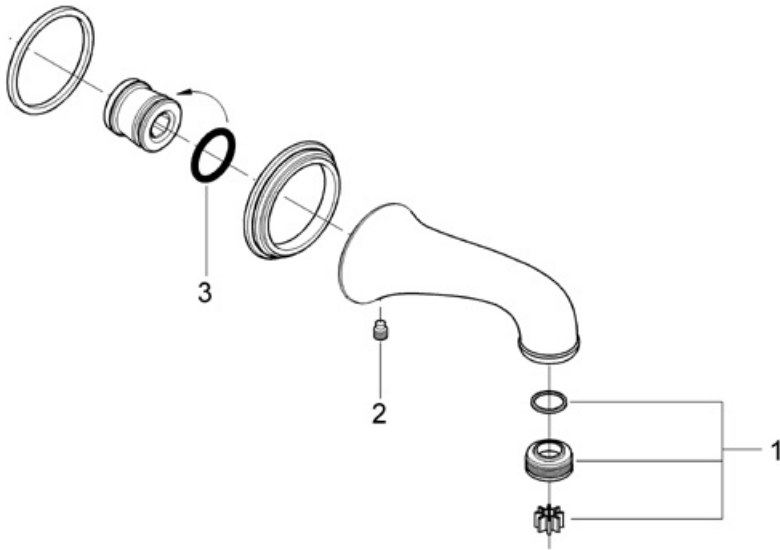

Exploded View

Parts Breakdown

Pos No.	Spare Part Description	Product No.	Pcs.
	13 612		
1	Flow regulator	45 167	1
2	Set screw	03 117	1
3	O-ring	01 210	1