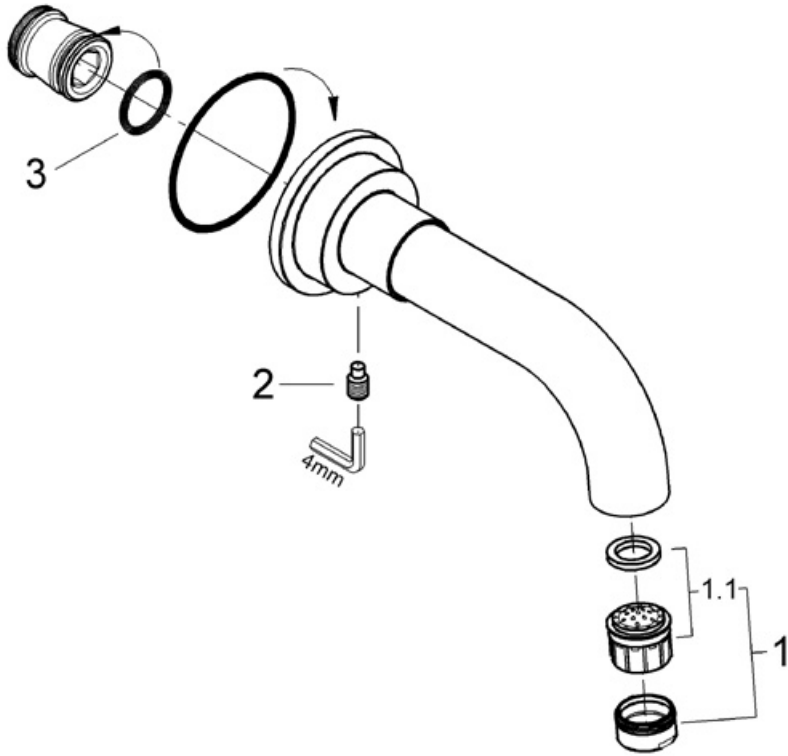

Exploded View

Parts Breakdown

Pos No.	Spare Part Description	Product No.	Pcs.
	13 164		
1	Flow regulator	13 927	1
1.1	Filter insert	45 049	1
2	Setscrew	03 117	1
3	O-ring	01 284	1