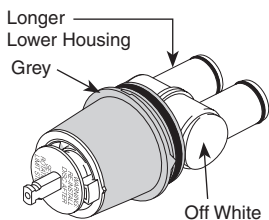

Cartridge Summary Reference Sheet

Units shipped in March 2006 and after.

MultiChoice® 13/14

Order RP46074 to Replace Cartridge.

Units shipped before March 2006.