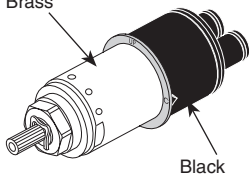

Order RP32104 to Replace Cartridge.

NA

17T

Brass